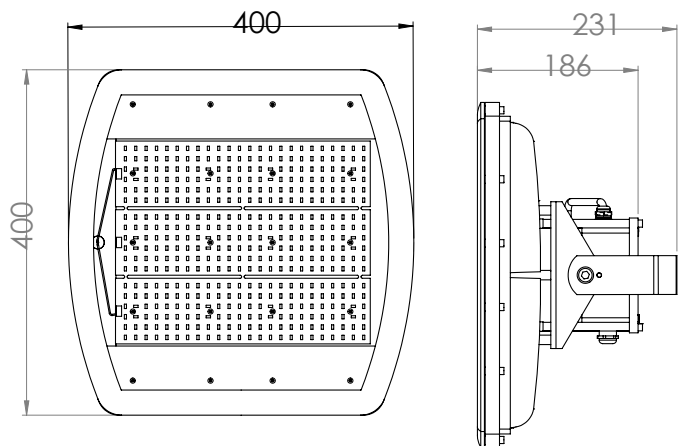

Product Features:

- Low maintenance high efficiency led LED light source
- Class leading light output
- Virtually maintenance free
- Long service life
- Steel swivel mounting bracket
- Captive diffuser with isolation switch for safe installation and maintenance