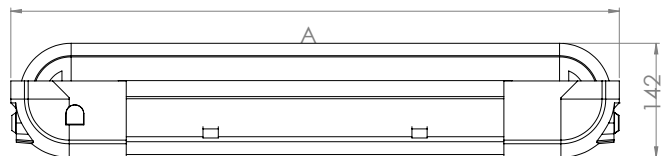

Emergency Options: /M3:
3hr maintained emergency

Order Codes

LED Avior	Watts	Lumens	Length	Fixing Centres
AVI/28/CO/840	28	2297	760	450
AVI/56/CO/840	55	4514	1365	1055
AVI/71/CO/840	71	5745	1665	1355
AVI/28/CO/840/M3	28	2297	760	450
AVI/56/CO/840/M3	55	4514	1365	1055
AVI/71/CO/840/M3	71	5745	1665	1355

Occupancy sensor option available on this product