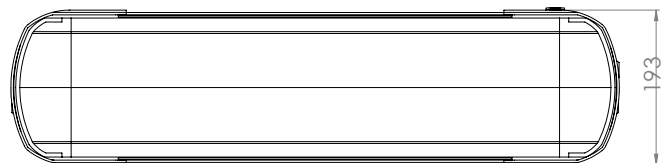

Emergency Options: /M3:
3hr maintained emergency

Order Codes

LED Avior	Watts	Lumens	Length	Fixing Centres
AVI/28/CO/840	28	2297	760	450
AVI/56/CO/840	55	4514	1365	1055
AVI/71/CO/840	71	5745	1665	1355
AVI/28/CO/840/M3	28	2297	760	450
AVI/56/CO/840/M3	55	4514	1365	1055
AVI/71/CO/840/M3	71	5745	1665	1355

Occupancy sensor option available on this product